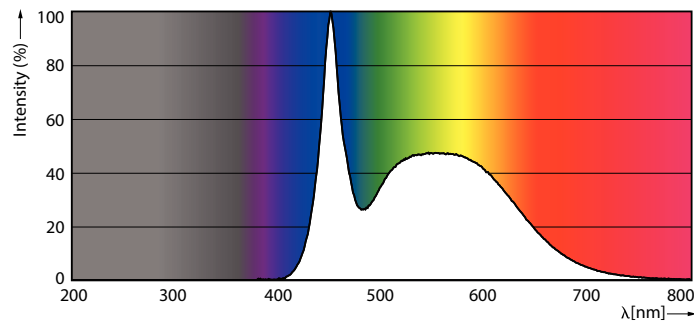

Product data

General Information		Power Consumption	
Cap-Base	E27 [E27]	Lamp Current (Nom)	85 mA
Nominal lifetime	15,000 hour(s)	Wattage Equivalent	80 W
Switching Cycle	50,000	Starting Time (Nom)	0.5 s
Rated Lifetime (Hours)	15,000 hour(s)	Warm-up time to 60% light	instant full light s
Lighting Technology	LED	Power Factor (Fraction)	0.51
		Voltage (Nom)	220-240 V
Light Technical		Temperature	
Color Code	865 [CCT of 6500K]	T-Case Maximum (Nom)	85 °C
Color Code	865 [CCT of 6500K]		
Beam Angle (Nom)	120 degree(s)	Controls and Dimming	
Luminous Flux	1,150 lumen	Dimmable	No
Color Designation	Cool Daylight		
Correlated Color Temperature (Nom)	6500 K	Mechanical and Housing	
Luminous Efficacy (rated) (Nom)	115.00 lm/W	Bulb Finish	Frosted
Color Consistency	<6	Bulb Shape	R80 [R 80mm]
Color rendering index (CRI)	80		
LLMF At End Of Nominal Lifetime (Nom)	70 %	Approval and Application	
		Suitable For Accent Lighting	No
		Energy Consumption kWh/1000 h	10 kWh
Operating and Electrical			
Line Frequency	50 to 60 Hz		
Input Frequency	50 to 60 Hz		

Dimensional drawing

Product	D	C
ESS LEDspot 10W 1150lm E27 R80 865	80 mm	115 mm

Photometric data

Light Distribution Diagram - ESS LEDspot 10W 1150lm E27 R80 865

General uniform lighting - ESS LEDspot 10W 1150lm E27 R80 865

Spectral Power Distribution Colour - ESS LEDspot 10W 1150lm E27 R80 865

CorePro LEDspot MV

Lifetime

Life Expectancy Diagram - ESS LEDspot 10W 1150lm E27 R80 865

Lumen Maintenance Diagram - ESS LEDspot 10W 1150lm E27 R80 865