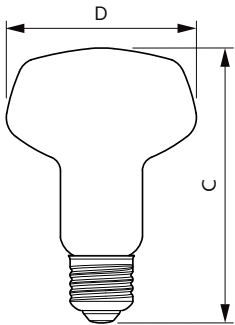

Product data

General Information		Power Consumption	
Cap-Base	E27 [E27]	Lamp Current (Nom)	85 mA
Nominal lifetime	15,000 hour(s)	Wattage Equivalent	80 W
Switching Cycle	50,000	Starting Time (Nom)	0.5 s
Rated Lifetime (Hours)	15,000 hour(s)	Warm-up time to 60% light	instant full light s
Lighting Technology	LED	Power Factor (Fraction)	0.51
		Voltage (Nom)	220-240 V
Light Technical		Temperature	
Color Code	865 [CCT of 6500K]	T-Case Maximum (Nom)	85 °C
Color Code	865 [CCT of 6500K]		
Beam Angle (Nom)	120 degree(s)	Controls and Dimming	
Luminous Flux	1,150 lumen	Dimmable	No
Color Designation	Cool Daylight		
Correlated Color Temperature (Nom)	6500 K	Mechanical and Housing	
Luminous Efficacy (rated) (Nom)	115.00 lm/W	Bulb Finish	Frosted
Color Consistency	<6	Bulb Shape	R80 [R 80mm]
Color rendering index (CRI)	80		
LLMF At End Of Nominal Lifetime (Nom)	70 %	Approval and Application	
		Suitable For Accent Lighting	No
		Energy Consumption kWh/1000 h	10 kWh
Operating and Electrical			
Line Frequency	50 to 60 Hz		
Input Frequency	50 to 60 Hz		

CorePro LEDspot MV

EU RoHS compliant	Yes
Product Data	
Full product code	871951431208100
Order product name	ESS LEDspot 10W 1150lm E27 R80 865
Order code	929002966387
Numerator - Quantity Per Pack	1

Numerator - Packs per outer box	12
Material number (12NC)	929002966387
Full product name	ESS LEDspot 10W 1150lm E27 R80 865
EAN/UPC - Case	8719514312098

Dimensional drawing

Product	D	C
ESS LEDspot 10W 1150lm E27 R80 865	80 mm	115 mm

Photometric data

Light Distribution Diagram - ESS LEDspot 10W 1150lm E27 R80 865

General uniform lighting - ESS LEDspot 10W 1150lm E27 R80 865