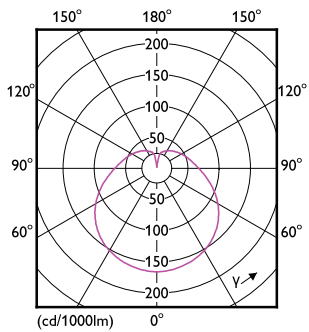

Product data

General Information		Power Consumption	
Cap-Base	E27 [E27]	Lamp Current (Nom)	85 mA
Nominal lifetime	15,000 hour(s)	Wattage Equivalent	80 W
Switching Cycle	50,000	Starting Time (Nom)	0.5 s
Rated Lifetime (Hours)	15,000 hour(s)	Warm-up time to 60% light	instant full light s
Lighting Technology	LED	Power Factor (Fraction)	0.51
		Voltage (Nom)	220-240 V
Light Technical		Temperature	
Color Code	865 [CCT of 6500K]	T-Case Maximum (Nom)	85 °C
Color Code	865 [CCT of 6500K]		
Beam Angle (Nom)	120 degree(s)	Controls and Dimming	
Luminous Flux	1,150 lumen	Dimmable	No
Color Designation	Cool Daylight		
Correlated Color Temperature (Nom)	6500 K	Mechanical and Housing	
Luminous Efficacy (rated) (Nom)	115.00 lm/W	Bulb Finish	Frosted
Color Consistency	<6	Bulb Shape	R80 [R 80mm]
Color rendering index (CRI)	80		
LLMF At End Of Nominal Lifetime (Nom)	70 %	Approval and Application	
		Suitable For Accent Lighting	No
		Energy Consumption kWh/1000 h	10 kWh
Operating and Electrical			
Line Frequency	50 to 60 Hz		
Input Frequency	50 to 60 Hz		

CorePro LEDspot MV

EU RoHS compliant	Yes
Product Data	
Full product code	871951431208100
Order product name	ESS LEDspot 10W 1150lm E27 R80 865
Order code	929002966387
Numerator - Quantity Per Pack	1

Numerator - Packs per outer box	12
Material number (12NC)	929002966387
Full product name	ESS LEDspot 10W 1150lm E27 R80 865
EAN/UPC - Case	8719514312098

Dimensional drawing

Product	D	C
ESS LEDspot 10W 1150lm E27 R80 865	80 mm	115 mm

Photometric data

Light Distribution Diagram - ESS LEDspot 10W 1150lm E27 R80 865

General uniform lighting - ESS LEDspot 10W 1150lm E27 R80 865