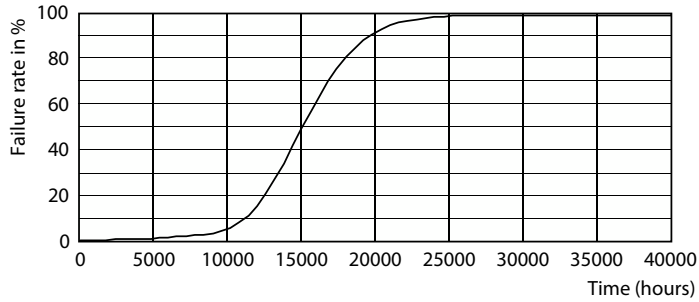

CorePro LEDspot MV

Lifetime

Life Expectancy Diagram - ESS LEDspot 9W 980lm E27 R63 840

Lumen Maintenance Diagram - ESS LEDspot 9W 980lm E27 R63 840