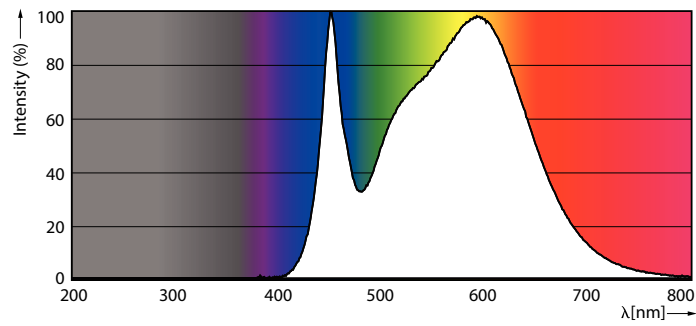

Photometric data

Spectral Power Distribution Colour - ESS LEDspot 9W 980lm E27 R63 840

General uniform lighting - ESS LEDspot 9W 980lm E27 R63 840