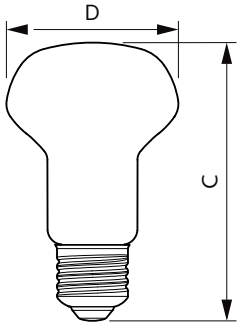

CorePro LEDspot MV

EU RoHS compliant	Yes
Product Data	
Full product code	871951431200500
Order product name	ESS LEDspot 9W 980lm E27 R63 840
Order code	929002965987
Numerator - Quantity Per Pack	1

Numerator - Packs per outer box	12
Material number (12NC)	929002965987
Full product name	ESS LEDspot 9W 980lm E27 R63 840
EAN/UPC - Case	8719514312012

Dimensional drawing

Product	D	C
ESS LEDspot 9W 980lm E27 R63 840	63 mm	102 mm