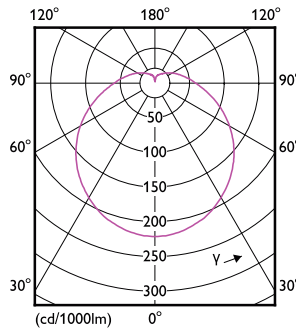

Photometric data

Light Distribution Diagram - ESS LEDspot 9W 980lm E27 R63 840

General uniform lighting - ESS LEDspot 9W 980lm E27 R63 840