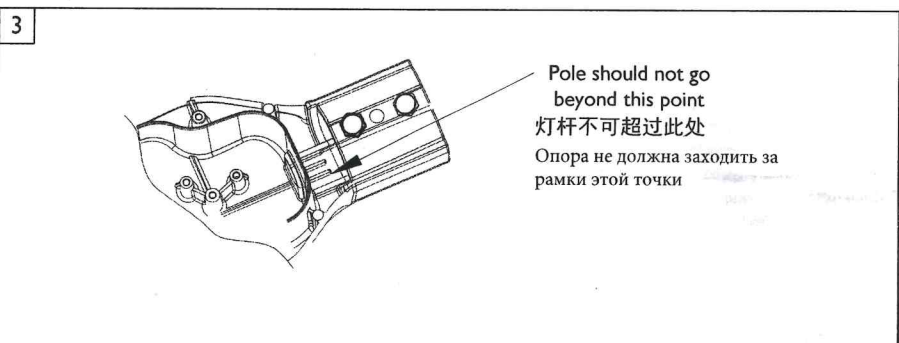

1. The light source contained in this luminaire shall only be replaced by the manufacture or his service agent or a similar qualified person./1. Источник света, содержащийся в этом светильнике, должен заменяться только изготовителем, его агентом по обслуживанию или аналогичным квалифицированным лицом.
2. The luminaire should be positioned so that prolonged staring into the luminaire at a distance closer than 0.375 m is not expected./Светильник должен быть расположен таким образом, чтобы длительный взгляд на светильник был на расстоянии ближе 0,375 м не был возможным.
3. If the external flexible cable or cord of this luminaire is damaged, it shall be exclusively replaced by the manufacturer or his service agent or a similar qualified person in order to avoid a hazard./3. Если внешний гибкий кабель или шнур этого светильника поврежден, он должен быть заменен исключительно производителем, его агентом по обслуживанию или аналогичным квалифицированным лицом, чтобы избежать опасности.

ENGLISH

Luminary. Made in-see on the packaging. India, Purpose: general lighting. Wattage (W), Voltage (V), burning hours (h), lumens (lm), cap-see on the packing. Rules of safety usage, measures to be taken in case of failure: do not disassemble, see rules for installation. Rules of safety installation: installation and deinstallation should be done only w/o power supply, mounting instruction can be found at philips.lighting.ru. Rules of safety storage and transportation: according to GOST 8045-82, do not drop. Rules of realization: product is certified, ask for certificate from seller. Rules of utilization: check rules of utilization at local authorities or at supplier Warranty (if exist) - see on the packing. Manufacturer: Signify B.V. Netherland, High Tech Campus 45, 5656 AE Eindhoven. Importer Address: OOO Signify Eurasia. I 27018, Moscow, Russia, Dvintsev Str., 12, Bld. 1, 2ed flood. In case of failure: do not disassemble, please contact partner, where you have purchased the product. Date of production: please see on the product: MM/YYYY or calendar week/year or MM/DD/YY

RUSSIAN