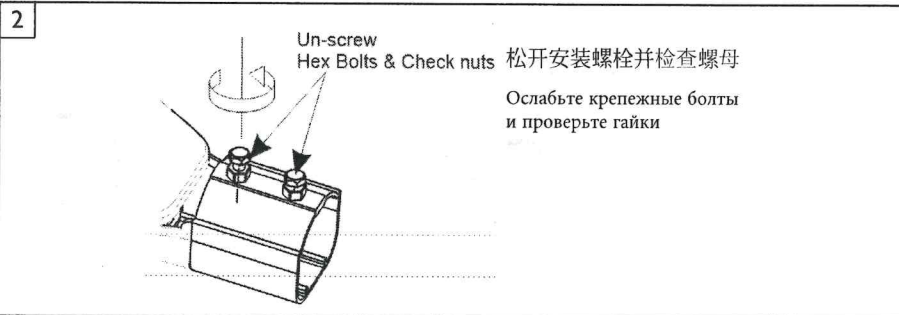

1. The light source contained in this luminaire shall only be replaced by the manufacture or his service agent or a similar qualified person./1. Источник света, содержащийся в этом светильнике, должен заменяться только изготовителем, его агентом по обслуживанию или аналогичным квалифицированным лицом.
2. The luminaire should be positioned so that prolonged staring into the luminaire at a distance closer than 0.375 m is not expected./Светильник должен быть расположен таким образом, чтобы длительный взгляд на светильник был на расстоянии ближе 0,375 м не был возможным.
3. If the external flexible cable or cord of this luminaire is damaged, it shall be exclusively replaced by the manufacturer or his service agent or a similar qualified person in order to avoid a hazard./3. Если внешний гибкий кабель или шнур этого светильника поврежден, он должен быть заменен исключительно производителем, его агентом по обслуживанию или аналогичным квалифицированным лицом, чтобы избежать опасности.

ENGLISH

Luminary. Made in-see on the packaging. India, Purpose: general lighting. Wattage (W), Voltage (V), burning hours (h), lumens (lm), cap-see on the packing. Rules of safety usage, measures to be taken in case of failure: do not disassemble, see rules for installation. Rules of safety installation: installation and deinstallation should be done only w/o power supply, mounting instruction can be found at philips.lighting.ru. Rules of safety storage and transportation: according to GOST 8045-82, do not drop. Rules of realization: product is certified, ask for certificate from seller. Rules of utilization: check rules of utilization at local authorities or at supplier Warranty (if exist) - see on the packing. Manufacturer: Signify B.V. Netherland, High Tech Campus 45, 5656 AE Eindhoven. Importer Address: OOO Signify Eurasia. I 27018, Moscow, Russia, Dvintsev Str., 12, Bld. 1, 2ed flood. In case of failure: do not disassemble, please contact partner, where you have purchased the product. Date of production: please see on the product: MM/YYYY or calendar week/year or MM/DD/YY

RUSSIAN