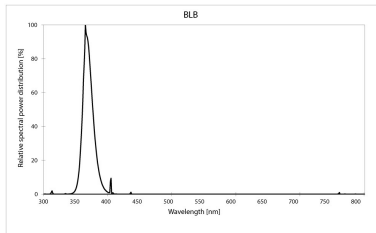

Blacklight BL368 Linear T5

F15W T5 BL368
0000090

Optical data

Light colour	BL368 Blacklight
Adjustable chromaticity	N

Electrical data

Wattage (W)	15.00
Current (A)	0.310
Mains voltage (V)	230-240V
Product Voltage (V)	44
Control gear required	Yes
Transformer required	No
Dimmable	No
Dimming method	N/A
Drive current (mA)	310

Lifetime data

Average life (Nominal) (h)	10000

Physical data

Nominal Product Length (mm)	300.0
Nominal Product Diameter (mm)	16
Max. Length base to base (mm) - A	288.3
Length base to pin Min-Max (mm) - B	293.0-295.4
Max. Lamp Length (mm) - C/L	302.5
Max. Lamp Diameter (mm) - D	17.0
Weight (kg)	0.023

Packaging

Single packaging type	Carton
Product EAN number	5410288000909
Packaging single length / height (cm)	30.3
Packaging single width (cm)	1.9
Packaging single depth (cm)	1.9
DUN14 (outer)	15410288000906
Units per outer package	25
Packaging outer length / height (cm)	32.0
Packaging outer width (cm)	11.0
Packaging outer depth (cm)	10.5

Safety data

Lamp mercury content (mg)	2.30
Optimal operating condition (°C)	-15-50
Breakage cleaning instructions	Applicable
Recommendation for disposal at end of life	Applicable
Special purpose lamp	Yes
Intended purpose	Flykilling - Insect attraction
Suitable for household illumination	No

Blacklight BL368 Linear T5 F15W T5 BL368 0000090

Safety message

Not suitable for household

PHOTOMETRY

TECHNICAL DRAWINGS