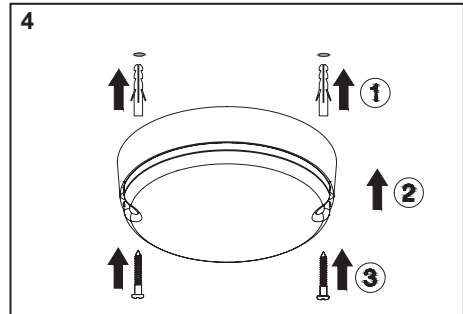

ECO CLASS BLKH

ECO CLASS BLKH SENSOR