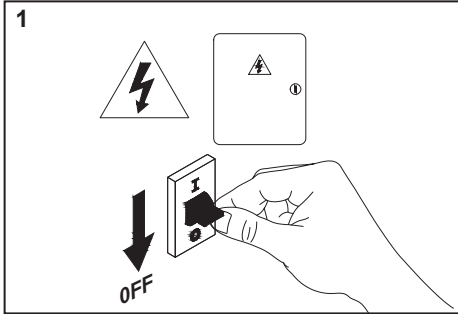

ECO CLASS BLKH

ECO CLASS BLKH SENSOR