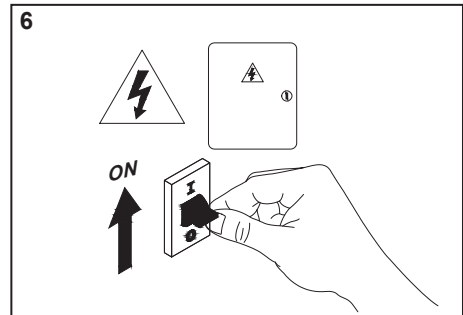

ECO CLASS BLKH

ECO CLASS BLKH SENSOR