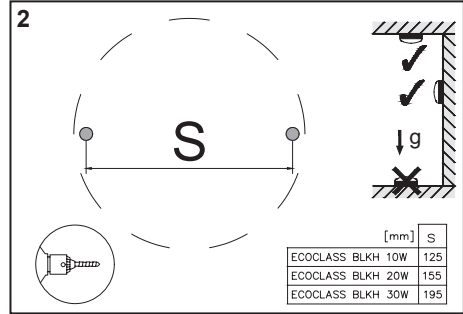

ECO CLASS BLKH

ECO CLASS BLKH SENSOR