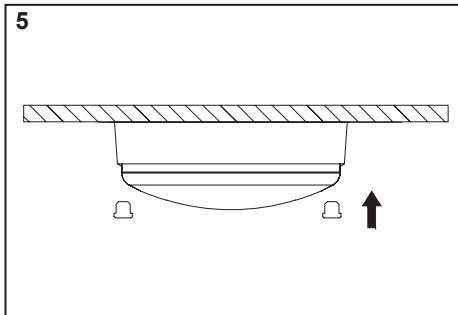

ECO CLASS BLKH

ECO CLASS BLKH SENSOR