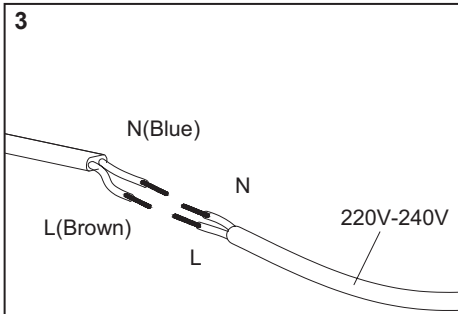

ECO CLASS BLKH

ECO CLASS BLKH SENSOR