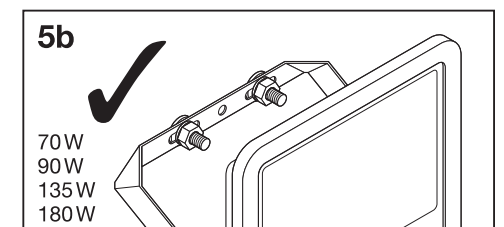

| | ∅ | N |
|------|---------------------|------|
| 10W | 0.014m ² | <5m |
| 20W | 0.018m ² | <5m |
| 30W | 0.021m ² | <5m |
| 50W | 0.028m ² | <5m |
| 70W | 0.060m ² | <12m |
| 90W | 0.060m ² | <12m |
| 135W | 0.081m ² | <12m |
| 180W | 0.105m ² | <12m |

2

#22269
black
score dimension 148 x 210 mm

FLOODLIGHT 100DEG

| | d |
|------------------------|-------|
| FLOODLIGHT 100DEG 10W | 40mm |
| FLOODLIGHT 100DEG 20W | 60mm |
| FLOODLIGHT 100DEG 30W | 60mm |
| FLOODLIGHT 100DEG 50W | 80mm |
| FLOODLIGHT 100DEG 70W | 110mm |
| FLOODLIGHT 100DEG 90W | 110mm |
| FLOODLIGHT 100DEG 135W | 120mm |
| FLOODLIGHT 100DEG 180W | 120mm |

3

#22269
black
score dimension 148 x 210 mm