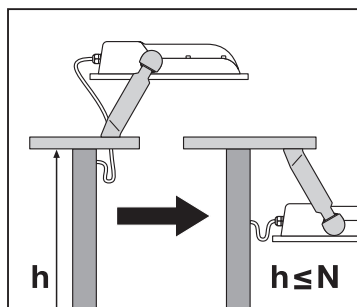

EAN	IP	IK	∠	R_a	∅ (°C)	PF	⚖️
FLOOD LED 10W/3000K BK 100DEG IP65	4058075097360	65	07	100°	≥ 80	-20...+50	> 0.9	0.4 kg
FLOOD LED 10W/3000K WT 100DEG IP65	4058075097384	65	07	100°	≥ 80	-20...+50	> 0.9	0.4 kg
FLOOD LED 10W/4000K BK 100DEG IP65	4058075097407	65	07	100°	≥ 80	-20...+50	> 0.9	0.4 kg
FLOOD LED 10W/4000K WT 100DEG IP65	4058075097421	65	07	100°	≥ 80	-20...+50	> 0.9	0.4 kg
FLOOD LED 20W/3000K BK 100DEG IP65	4058075097445	65	07	100°	≥ 80	-20...+50	> 0.9	0.6 kg
FLOOD LED 20W/3000K WT 100DEG IP65	4058075097469	65	07	100°	≥ 80	-20...+50	> 0.9	0.6 kg
FLOOD LED 20W/4000K BK 100DEG IP65	4058075097483	65	07	100°	≥ 80	-20...+50	> 0.9	0.6 kg
FLOOD LED 20W/4000K WT 100DEG IP65	4058075097506	65	07	100°	≥ 80	-20...+50	> 0.9	0.6 kg
FLOOD LED 20W/6500K BK 100DEG IP65	4058075097520	65	07	100°	≥ 80	-20...+50	> 0.9	0.6 kg
FLOOD LED 20W/6500K WT 100DEG IP65	4058075097544	65	07	100°	≥ 80	-20...+50	> 0.9	0.6 kg
FLOOD LED 30W/3000K BK 100DEG IP65	4058075251366	65	07	100°	≥ 80	-20...+50	> 0.9	0.6 kg
FLOOD LED 30W/3000K WT 100DEG IP65	4058075251427	65	07	100°	≥ 80	-20...+50	> 0.9	0.6 kg
FLOOD LED 30W/4000K BK 100DEG IP65	4058075251380	65	07	100°	≥ 80	-20...+50	> 0.9	0.6 kg
FLOOD LED 30W/4000K WT 100DEG IP65	4058075251441	65	07	100°	≥ 80	-20...+50	> 0.9	0.6 kg
FLOOD LED 30W/6500K BK 100DEG IP65	4058075251403	65	07	100°	≥ 80	-20...+50	> 0.9	0.6 kg
FLOOD LED 30W/6500K WT 100DEG IP65	4058075251465	65	07	100°	≥ 80	-20...+50	> 0.9	0.6 kg
FLOOD LED 50W/3000K BK 100DEG IP65	4058075097568	65	07	100°	≥ 80	-20...+50	> 0.9	0.9 kg
FLOOD LED 50W/3000K WT 100DEG IP65	4058075097582	65	07	100°	≥ 80	-20...+50	> 0.9	0.9 kg
FLOOD LED 50W/4000K BK 100DEG IP65	4058075097605	65	07	100°	≥ 80	-20...+50	> 0.9	0.9 kg
FLOOD LED 50W/4000K WT 100DEG IP65	4058075097629	65	07	100°	≥ 80	-20...+50	> 0.9	0.9 kg
FLOOD LED 50W/6500K BK 100DEG IP65	4058075097643	65	07	100°	≥ 80	-20...+50	> 0.9	0.9 kg
FLOOD LED 50W/6500K WT 100DEG IP65	4058075097667	65	07	100°	≥ 80	-20...+50	> 0.9	0.9 kg
FLOOD LED 70W/3000K BK 100DEG IP65	4058075352131	65	08	100°	≥ 80	-20...+50	> 0.9	2.8 kg
FLOOD LED 70W/4000K BK 100DEG IP65	4058075251342	65	08	100°	≥ 80	-20...+50	> 0.9	2.8 kg
FLOOD LED 70W/6500K BK 100DEG IP65	4058075251359	65	08	100°	≥ 80	-20...+50	> 0.9	2.8 kg
FLOOD LED 90W/3000K BK 100DEG IP65	4058075352148	65	08	100°	≥ 80	-20...+50	> 0.9	2.8 kg
FLOOD LED 90W/4000K BK 100DEG IP65	4058075097681	65	08	100°	≥ 80	-20...+50	> 0.9	2.8 kg
FLOOD LED 90W/6500K BK 100DEG IP65	4058075097698	65	08	100°	≥ 80	-20...+50	> 0.9	2.8 kg
FLOOD LED 135W/3000K BK 100DEG IP65	4058075352155	65	08	100°	≥ 80	-20...+50	> 0.9	4.0 kg
FLOOD LED 135W/4000K BK 100DEG IP65	4058075097704	65	08	100°	≥ 80	-20...+50	> 0.9	4.0 kg
FLOOD LED 135W/6500K BK 100DEG IP65	4058075097711	65	08	100°	≥ 80	-20...+50	> 0.9	4.0 kg
FLOOD LED 180W/3000K BK 100DEG IP65	4058075352162	65	08	100°	≥ 80	-20...+50	> 0.9	4.9 kg
FLOOD LED 180W/4000K BK 100DEG IP65	4058075097728	65	08	100°	≥ 80	-20...+50	> 0.9	4.9 kg
FLOOD LED 180W/6500K BK 100DEG IP65	4058075097735	65	08	100°	≥ 80	-20...+50	> 0.9	4.9 kg

	∅	N
10W	0.014m²	<5m
20W	0.018m²	<5m
30W	0.021m²	<5m
50W	0.028m²	<5m
70W	0.060m²	<12m
90W	0.060m²	<12m
135W	0.081m²	<12m
180W	0.105m²	<12m

2

#22269
black
score dimension 148 x 210 mm