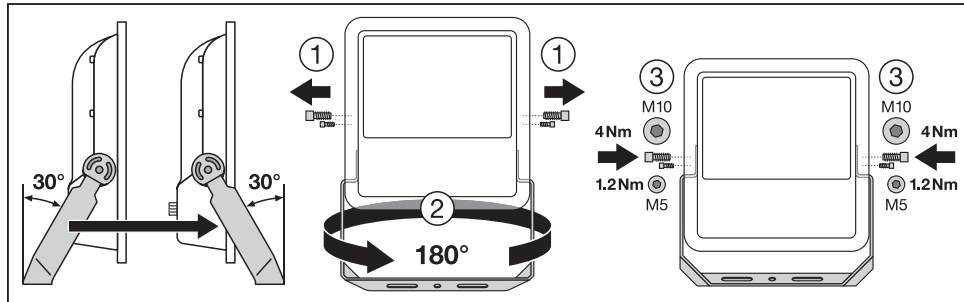

FLOODLIGHT 100DEG

C10449057
G11084102
03.09.19

LEDVANCE GmbH
Steinerne Furt 62
86167 Augsburg, Germany
www.ledvance.com