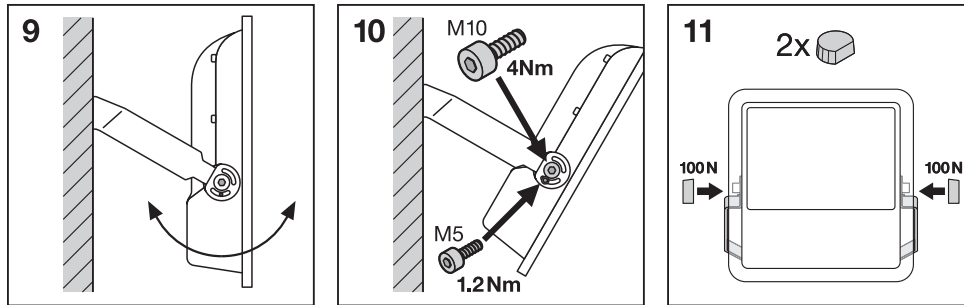

FLOODLIGHT 100DEG

C10449057
G11084102
03.09.19

LEDVANCE GmbH
Steinerne Furt 62
86167 Augsburg, Germany
www.ledvance.com