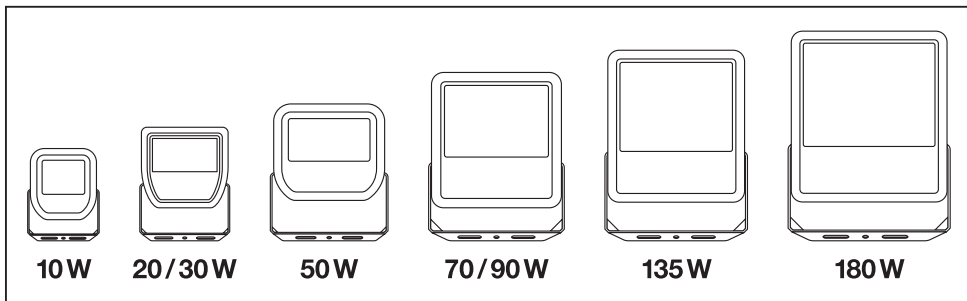

EAN	IP	IK	∠	R_a	∅ (°C)	PF	⚖️
FLOOD LED 10W/3000K BK 100DEG IP65	4058075097360	65	07	100°	≥ 80	-20...+50	> 0.9	0.4 kg
FLOOD LED 10W/3000K WT 100DEG IP65	4058075097384	65	07	100°	≥ 80	-20...+50	> 0.9	0.4 kg
FLOOD LED 10W/4000K BK 100DEG IP65	4058075097407	65	07	100°	≥ 80	-20...+50	> 0.9	0.4 kg
FLOOD LED 10W/4000K WT 100DEG IP65	4058075097421	65	07	100°	≥ 80	-20...+50	> 0.9	0.4 kg
FLOOD LED 20W/3000K BK 100DEG IP65	4058075097445	65	07	100°	≥ 80	-20...+50	> 0.9	0.6 kg
FLOOD LED 20W/3000K WT 100DEG IP65	4058075097469	65	07	100°	≥ 80	-20...+50	> 0.9	0.6 kg
FLOOD LED 20W/4000K BK 100DEG IP65	4058075097483	65	07	100°	≥ 80	-20...+50	> 0.9	0.6 kg
FLOOD LED 20W/4000K WT 100DEG IP65	4058075097506	65	07	100°	≥ 80	-20...+50	> 0.9	0.6 kg
FLOOD LED 20W/6500K BK 100DEG IP65	4058075097520	65	07	100°	≥ 80	-20...+50	> 0.9	0.6 kg
FLOOD LED 20W/6500K WT 100DEG IP65	4058075097544	65	07	100°	≥ 80	-20...+50	> 0.9	0.6 kg
FLOOD LED 30W/3000K BK 100DEG IP65	4058075251366	65	07	100°	≥ 80	-20...+50	> 0.9	0.6 kg
FLOOD LED 30W/3000K WT 100DEG IP65	4058075251427	65	07	100°	≥ 80	-20...+50	> 0.9	0.6 kg
FLOOD LED 30W/4000K BK 100DEG IP65	4058075251380	65	07	100°	≥ 80	-20...+50	> 0.9	0.6 kg
FLOOD LED 30W/4000K WT 100DEG IP65	4058075251441	65	07	100°	≥ 80	-20...+50	> 0.9	0.6 kg
FLOOD LED 30W/6500K BK 100DEG IP65	4058075251403	65	07	100°	≥ 80	-20...+50	> 0.9	0.6 kg
FLOOD LED 30W/6500K WT 100DEG IP65	4058075251465	65	07	100°	≥ 80	-20...+50	> 0.9	0.6 kg
FLOOD LED 50W/3000K BK 100DEG IP65	4058075097568	65	07	100°	≥ 80	-20...+50	> 0.9	0.9 kg
FLOOD LED 50W/3000K WT 100DEG IP65	4058075097582	65	07	100°	≥ 80	-20...+50	> 0.9	0.9 kg
FLOOD LED 50W/4000K BK 100DEG IP65	4058075097605	65	07	100°	≥ 80	-20...+50	> 0.9	0.9 kg
FLOOD LED 50W/4000K WT 100DEG IP65	4058075097629	65	07	100°	≥ 80	-20...+50	> 0.9	0.9 kg
FLOOD LED 50W/6500K BK 100DEG IP65	4058075097643	65	07	100°	≥ 80	-20...+50	> 0.9	0.9 kg
FLOOD LED 50W/6500K WT 100DEG IP65	4058075097667	65	07	100°	≥ 80	-20...+50	> 0.9	0.9 kg
FLOOD LED 70W/3000K BK 100DEG IP65	4058075352131	65	08	100°	≥ 80	-20...+50	> 0.9	2.8 kg
FLOOD LED 70W/4000K BK 100DEG IP65	4058075251342	65	08	100°	≥ 80	-20...+50	> 0.9	2.8 kg
FLOOD LED 70W/6500K BK 100DEG IP65	4058075251359	65	08	100°	≥ 80	-20...+50	> 0.9	2.8 kg
FLOOD LED 90W/3000K BK 100DEG IP65	4058075352148	65	08	100°	≥ 80	-20...+50	> 0.9	2.8 kg
FLOOD LED 90W/4000K BK 100DEG IP65	4058075097681	65	08	100°	≥ 80	-20...+50	> 0.9	2.8 kg
FLOOD LED 90W/6500K BK 100DEG IP65	4058075097698	65	08	100°	≥ 80	-20...+50	> 0.9	2.8 kg
FLOOD LED 135W/3000K BK 100DEG IP65	4058075352155	65	08	100°	≥ 80	-20...+50	> 0.9	4.0 kg
FLOOD LED 135W/4000K BK 100DEG IP65	4058075097704	65	08	100°	≥ 80	-20...+50	> 0.9	4.0 kg
FLOOD LED 135W/6500K BK 100DEG IP65	4058075097711	65	08	100°	≥ 80	-20...+50	> 0.9	4.0 kg
FLOOD LED 180W/3000K BK 100DEG IP65	4058075352162	65	08	100°	≥ 80	-20...+50	> 0.9	4.9 kg
FLOOD LED 180W/4000K BK 100DEG IP65	4058075097728	65	08	100°	≥ 80	-20...+50	> 0.9	4.9 kg
FLOOD LED 180W/6500K BK 100DEG IP65	4058075097735	65	08	100°	≥ 80	-20...+50	> 0.9	4.9 kg

	∅	N
10W	0.014m²	<5m
20W	0.018m²	<5m
30W	0.021m²	<5m
50W	0.028m²	<5m
70W	0.060m²	<12m
90W	0.060m²	<12m
135W	0.081m²	<12m
180W	0.105m²	<12m

2

#22269
black
score dimension 148 x 210 mm