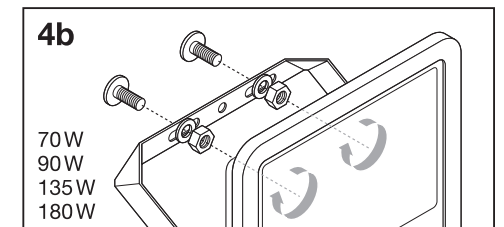

| | ∅ | N |
|------|---------------------|------|
| 10W | 0.014m ² | <5m |
| 20W | 0.018m ² | <5m |
| 30W | 0.021m ² | <5m |
| 50W | 0.028m ² | <5m |
| 70W | 0.060m ² | <12m |
| 90W | 0.060m ² | <12m |
| 135W | 0.081m ² | <12m |
| 180W | 0.105m ² | <12m |

2

#22269
black
score dimension 148 x 210 mm

FLOODLIGHT 100DEG

| | d |
|------------------------|-------|
| FLOODLIGHT 100DEG 10W | 40mm |
| FLOODLIGHT 100DEG 20W | 60mm |
| FLOODLIGHT 100DEG 30W | 60mm |
| FLOODLIGHT 100DEG 50W | 80mm |
| FLOODLIGHT 100DEG 70W | 110mm |
| FLOODLIGHT 100DEG 90W | 110mm |
| FLOODLIGHT 100DEG 135W | 120mm |
| FLOODLIGHT 100DEG 180W | 120mm |

3

#22269
black
score dimension 148 x 210 mm