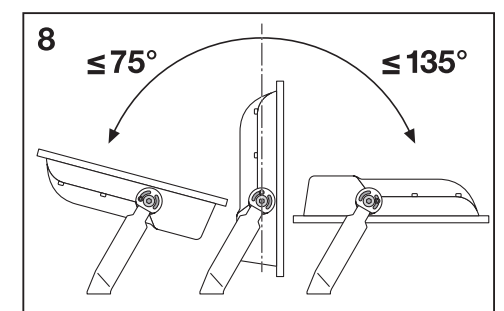

| | ∅ | N |
|------|---------------------|------|
| 10W | 0.014m ² | <5m |
| 20W | 0.018m ² | <5m |
| 30W | 0.021m ² | <5m |
| 50W | 0.028m ² | <5m |
| 70W | 0.060m ² | <12m |
| 90W | 0.060m ² | <12m |
| 135W | 0.081m ² | <12m |
| 180W | 0.105m ² | <12m |

2

#22269
black
score dimension 148 x 210 mm

FLOODLIGHT 100DEG

| | d |
|------------------------|-------|
| FLOODLIGHT 100DEG 10W | 40mm |
| FLOODLIGHT 100DEG 20W | 60mm |
| FLOODLIGHT 100DEG 30W | 60mm |
| FLOODLIGHT 100DEG 50W | 80mm |
| FLOODLIGHT 100DEG 70W | 110mm |
| FLOODLIGHT 100DEG 90W | 110mm |
| FLOODLIGHT 100DEG 135W | 120mm |
| FLOODLIGHT 100DEG 180W | 120mm |

3

#22269
black
score dimension 148 x 210 mm