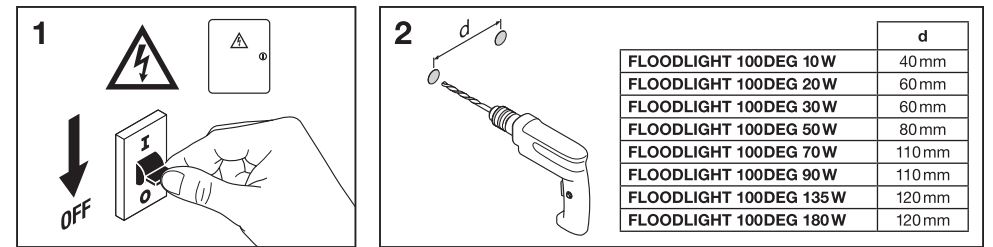

FLOODLIGHT 100DEG

	d
FLOODLIGHT 100DEG 10W	40mm
FLOODLIGHT 100DEG 20W	60mm
FLOODLIGHT 100DEG 30W	60mm
FLOODLIGHT 100DEG 50W	80mm
FLOODLIGHT 100DEG 70W	110mm
FLOODLIGHT 100DEG 90W	110mm
FLOODLIGHT 100DEG 135W	120mm
FLOODLIGHT 100DEG 180W	120mm