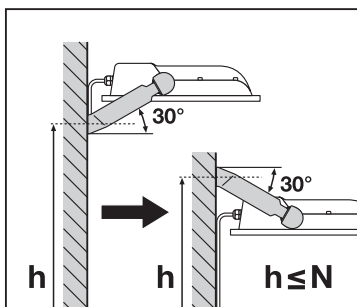

EAN	IP	IK	∠	R_a	∅ (°C)	PF	⚖️
FLOOD LED 10W/3000K BK 100DEG IP65	4058075097360	65	07	100°	≥ 80	-20...+50	> 0.9	0.4 kg
FLOOD LED 10W/3000K WT 100DEG IP65	4058075097384	65	07	100°	≥ 80	-20...+50	> 0.9	0.4 kg
FLOOD LED 10W/4000K BK 100DEG IP65	4058075097407	65	07	100°	≥ 80	-20...+50	> 0.9	0.4 kg
FLOOD LED 10W/4000K WT 100DEG IP65	4058075097421	65	07	100°	≥ 80	-20...+50	> 0.9	0.4 kg
FLOOD LED 20W/3000K BK 100DEG IP65	4058075097445	65	07	100°	≥ 80	-20...+50	> 0.9	0.6 kg
FLOOD LED 20W/3000K WT 100DEG IP65	4058075097469	65	07	100°	≥ 80	-20...+50	> 0.9	0.6 kg
FLOOD LED 20W/4000K BK 100DEG IP65	4058075097483	65	07	100°	≥ 80	-20...+50	> 0.9	0.6 kg
FLOOD LED 20W/4000K WT 100DEG IP65	4058075097506	65	07	100°	≥ 80	-20...+50	> 0.9	0.6 kg
FLOOD LED 20W/6500K BK 100DEG IP65	4058075097520	65	07	100°	≥ 80	-20...+50	> 0.9	0.6 kg
FLOOD LED 20W/6500K WT 100DEG IP65	4058075097544	65	07	100°	≥ 80	-20...+50	> 0.9	0.6 kg
FLOOD LED 30W/3000K BK 100DEG IP65	4058075251366	65	07	100°	≥ 80	-20...+50	> 0.9	0.6 kg
FLOOD LED 30W/3000K WT 100DEG IP65	4058075251427	65	07	100°	≥ 80	-20...+50	> 0.9	0.6 kg
FLOOD LED 30W/4000K BK 100DEG IP65	4058075251380	65	07	100°	≥ 80	-20...+50	> 0.9	0.6 kg
FLOOD LED 30W/4000K WT 100DEG IP65	4058075251441	65	07	100°	≥ 80	-20...+50	> 0.9	0.6 kg
FLOOD LED 30W/6500K BK 100DEG IP65	4058075251403	65	07	100°	≥ 80	-20...+50	> 0.9	0.6 kg
FLOOD LED 30W/6500K WT 100DEG IP65	4058075251465	65	07	100°	≥ 80	-20...+50	> 0.9	0.6 kg
FLOOD LED 50W/3000K BK 100DEG IP65	4058075097568	65	07	100°	≥ 80	-20...+50	> 0.9	0.9 kg
FLOOD LED 50W/3000K WT 100DEG IP65	4058075097582	65	07	100°	≥ 80	-20...+50	> 0.9	0.9 kg
FLOOD LED 50W/4000K BK 100DEG IP65	4058075097605	65	07	100°	≥ 80	-20...+50	> 0.9	0.9 kg
FLOOD LED 50W/4000K WT 100DEG IP65	4058075097629	65	07	100°	≥ 80	-20...+50	> 0.9	0.9 kg
FLOOD LED 50W/6500K BK 100DEG IP65	4058075097643	65	07	100°	≥ 80	-20...+50	> 0.9	0.9 kg
FLOOD LED 50W/6500K WT 100DEG IP65	4058075097667	65	07	100°	≥ 80	-20...+50	> 0.9	0.9 kg
FLOOD LED 70W/3000K BK 100DEG IP65	4058075352131	65	08	100°	≥ 80	-20...+50	> 0.9	2.8 kg
FLOOD LED 70W/4000K BK 100DEG IP65	4058075251342	65	08	100°	≥ 80	-20...+50	> 0.9	2.8 kg
FLOOD LED 70W/6500K BK 100DEG IP65	4058075251359	65	08	100°	≥ 80	-20...+50	> 0.9	2.8 kg
FLOOD LED 90W/3000K BK 100DEG IP65	4058075352148	65	08	100°	≥ 80	-20...+50	> 0.9	2.8 kg
FLOOD LED 90W/4000K BK 100DEG IP65	4058075097681	65	08	100°	≥ 80	-20...+50	> 0.9	2.8 kg
FLOOD LED 90W/6500K BK 100DEG IP65	4058075097698	65	08	100°	≥ 80	-20...+50	> 0.9	2.8 kg
FLOOD LED 135W/3000K BK 100DEG IP65	4058075352155	65	08	100°	≥ 80	-20...+50	> 0.9	4.0 kg
FLOOD LED 135W/4000K BK 100DEG IP65	4058075097704	65	08	100°	≥ 80	-20...+50	> 0.9	4.0 kg
FLOOD LED 135W/6500K BK 100DEG IP65	4058075097711	65	08	100°	≥ 80	-20...+50	> 0.9	4.0 kg
FLOOD LED 180W/3000K BK 100DEG IP65	4058075352162	65	08	100°	≥ 80	-20...+50	> 0.9	4.9 kg
FLOOD LED 180W/4000K BK 100DEG IP65	4058075097728	65	08	100°	≥ 80	-20...+50	> 0.9	4.9 kg
FLOOD LED 180W/6500K BK 100DEG IP65	4058075097735	65	08	100°	≥ 80	-20...+50	> 0.9	4.9 kg

	∅	N
10W	0.014m²	<5m
20W	0.018m²	<5m
30W	0.021m²	<5m
50W	0.028m²	<5m
70W	0.060m²	<12m
90W	0.060m²	<12m
135W	0.081m²	<12m
180W	0.105m²	<12m

2

#22269
black
score dimension 148 x 210 mm