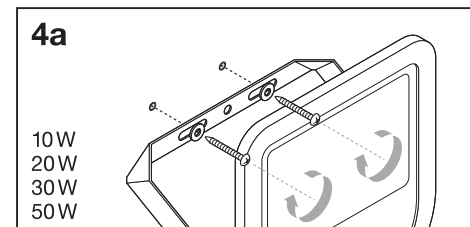

| | ∅ | N |
|------|---------------------|------|
| 10W | 0.014m ² | <5m |
| 20W | 0.018m ² | <5m |
| 30W | 0.021m ² | <5m |
| 50W | 0.028m ² | <5m |
| 70W | 0.060m ² | <12m |
| 90W | 0.060m ² | <12m |
| 135W | 0.081m ² | <12m |
| 180W | 0.105m ² | <12m |

2

#22269
black
score dimension 148 x 210 mm

FLOODLIGHT 100DEG

| | d |
|------------------------|-------|
| FLOODLIGHT 100DEG 10W | 40mm |
| FLOODLIGHT 100DEG 20W | 60mm |
| FLOODLIGHT 100DEG 30W | 60mm |
| FLOODLIGHT 100DEG 50W | 80mm |
| FLOODLIGHT 100DEG 70W | 110mm |
| FLOODLIGHT 100DEG 90W | 110mm |
| FLOODLIGHT 100DEG 135W | 120mm |
| FLOODLIGHT 100DEG 180W | 120mm |

3

#22269
black
score dimension 148 x 210 mm