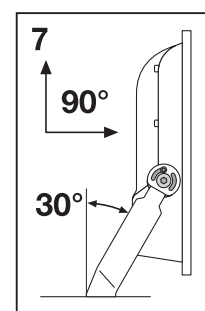

| | ∅ | N |
|------|---------------------|------|
| 10W | 0.014m ² | <5m |
| 20W | 0.018m ² | <5m |
| 30W | 0.021m ² | <5m |
| 50W | 0.028m ² | <5m |
| 70W | 0.060m ² | <12m |
| 90W | 0.060m ² | <12m |
| 135W | 0.081m ² | <12m |
| 180W | 0.105m ² | <12m |

2

#22269
black
score dimension 148 x 210 mm

FLOODLIGHT 100DEG

| | d |
|------------------------|-------|
| FLOODLIGHT 100DEG 10W | 40mm |
| FLOODLIGHT 100DEG 20W | 60mm |
| FLOODLIGHT 100DEG 30W | 60mm |
| FLOODLIGHT 100DEG 50W | 80mm |
| FLOODLIGHT 100DEG 70W | 110mm |
| FLOODLIGHT 100DEG 90W | 110mm |
| FLOODLIGHT 100DEG 135W | 120mm |
| FLOODLIGHT 100DEG 180W | 120mm |

3

#22269
black
score dimension 148 x 210 mm