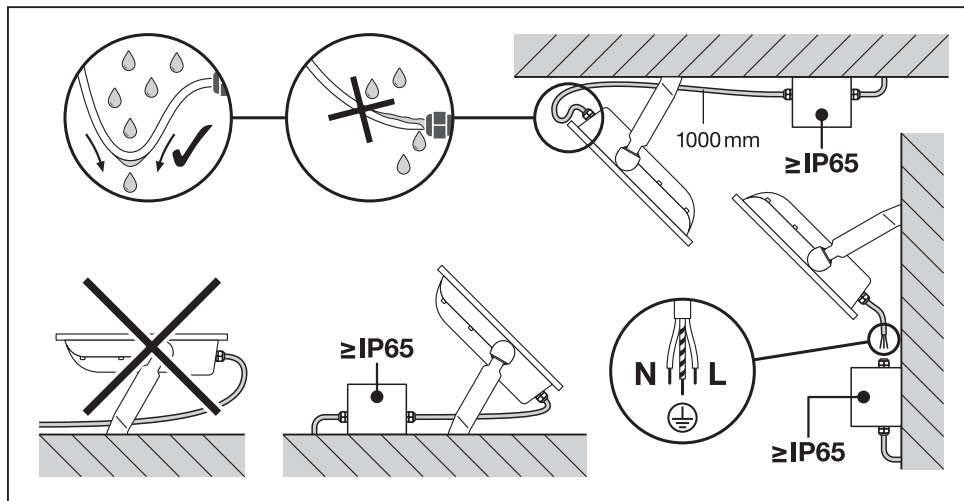

FLOODLIGHT 100DEG

C10449057
G11084102
03.09.19

LEDVANCE GmbH
Steinerne Furt 62
86167 Augsburg, Germany
www.ledvance.com