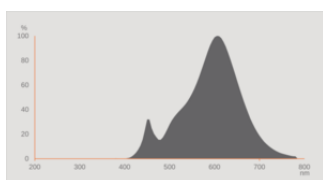

Product features

- Professional LED lamps for line voltage
- Beam angle: up to 300°
- Dimmable
- Base: E27, B22d

- Lifetime: up to 15,000 h
- Lamp made of glass
- Good quality of light; color rendering index $R_a \geq 80$; constant chromaticity

Photometrical data

Luminous flux	806 lm
Nominal useful luminous flux 90°	806 lm
Luminous efficacy	124 lm/W
Lumen main.fact.at end of nom.life time	0.70
Light color (designation)	Warm White
Color temperature	2700 K
Color rendering index Ra	≥80
Light color	827
Standard deviation of color matching	≤6 sdc _m
Flickering metric (Pst LM)	1.0
Stroboscope effect metric (SVM)	0.9

Light technical data

Beam angle	300 °
Warm-up time (60 %)	< 0.50 s
Starting time	< 0.5 s
Rated beam angle (half peak value)	300.00 °

Dimensions & Weight

Overall length	105.00 mm
Diameter	60.00 mm
Maximum diameter	60 mm
Product weight	32.00 g