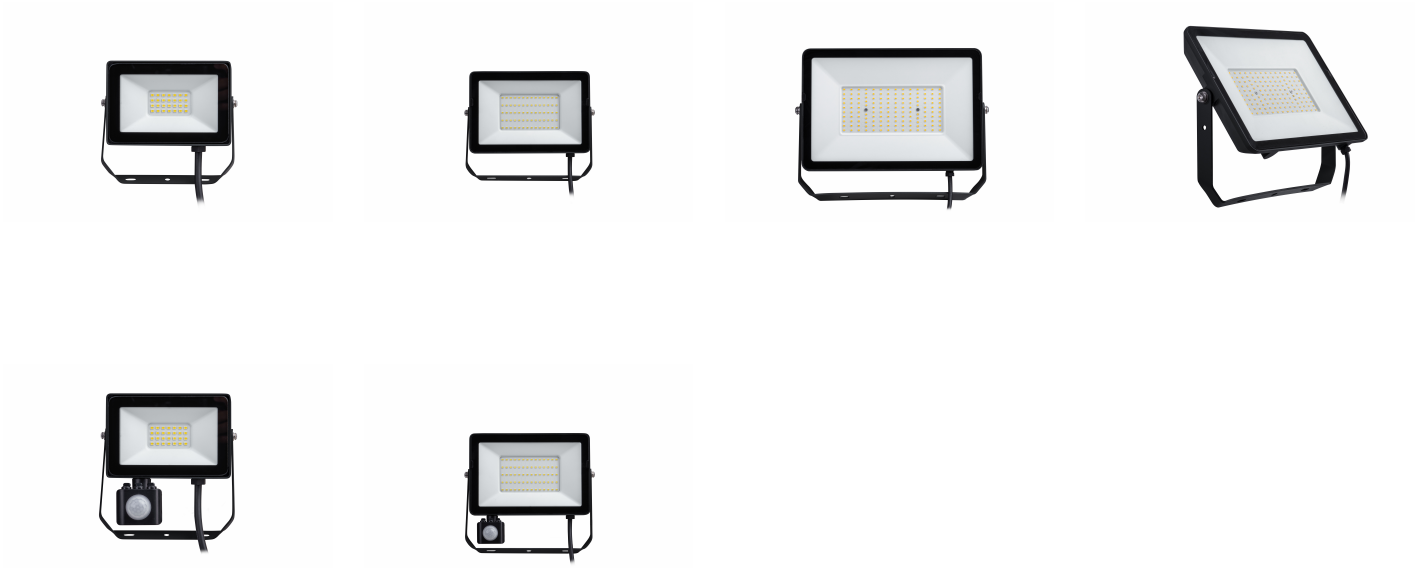

The essential LED floodlight for reliability and energy savings

Essential SmartBright G4 LED Floodlight BVP150

The Essential SmartBright G4 LED floodlight comes in a compact and sturdy design. Lightweight, with a robust die-cast aluminum housing and corrosion-proof coating, it's suitable for general outdoor applications. Plus, with a higher efficacy than the previous generation, it also saves more energy.

Benefits

- Reliable quality and performance
- Outstanding energy savings
- Easy to install & adjust

Features

- Tested life of 20,000 hours @L70B50
- Excellent thermal performance from -40oC to 50oC
- Great performance with 90 lm/w, with IP65 / IK06
- Wide choice: 10W to 200W with 3 color temperature options, and a sensor option for 20W to 50W versions
- Unique look and feel with finless housing on the low wattage version

Application

- Amenity / Security
- Landscape
- Billboard
- Architectural lighting

Essential SmartBright G4 LED Floodlight BVP150

Versions

Approval and application	
Mech. impact protection code	IK06
Controls and dimming	
Dimmable	No
General information	
CE mark	-
Optical cover/lens type	Glass
Driver included	Yes
Initial performance (IEC compliant)	
Init. Color Rendering Index	>80
Mechanical and housing	
Color	Black